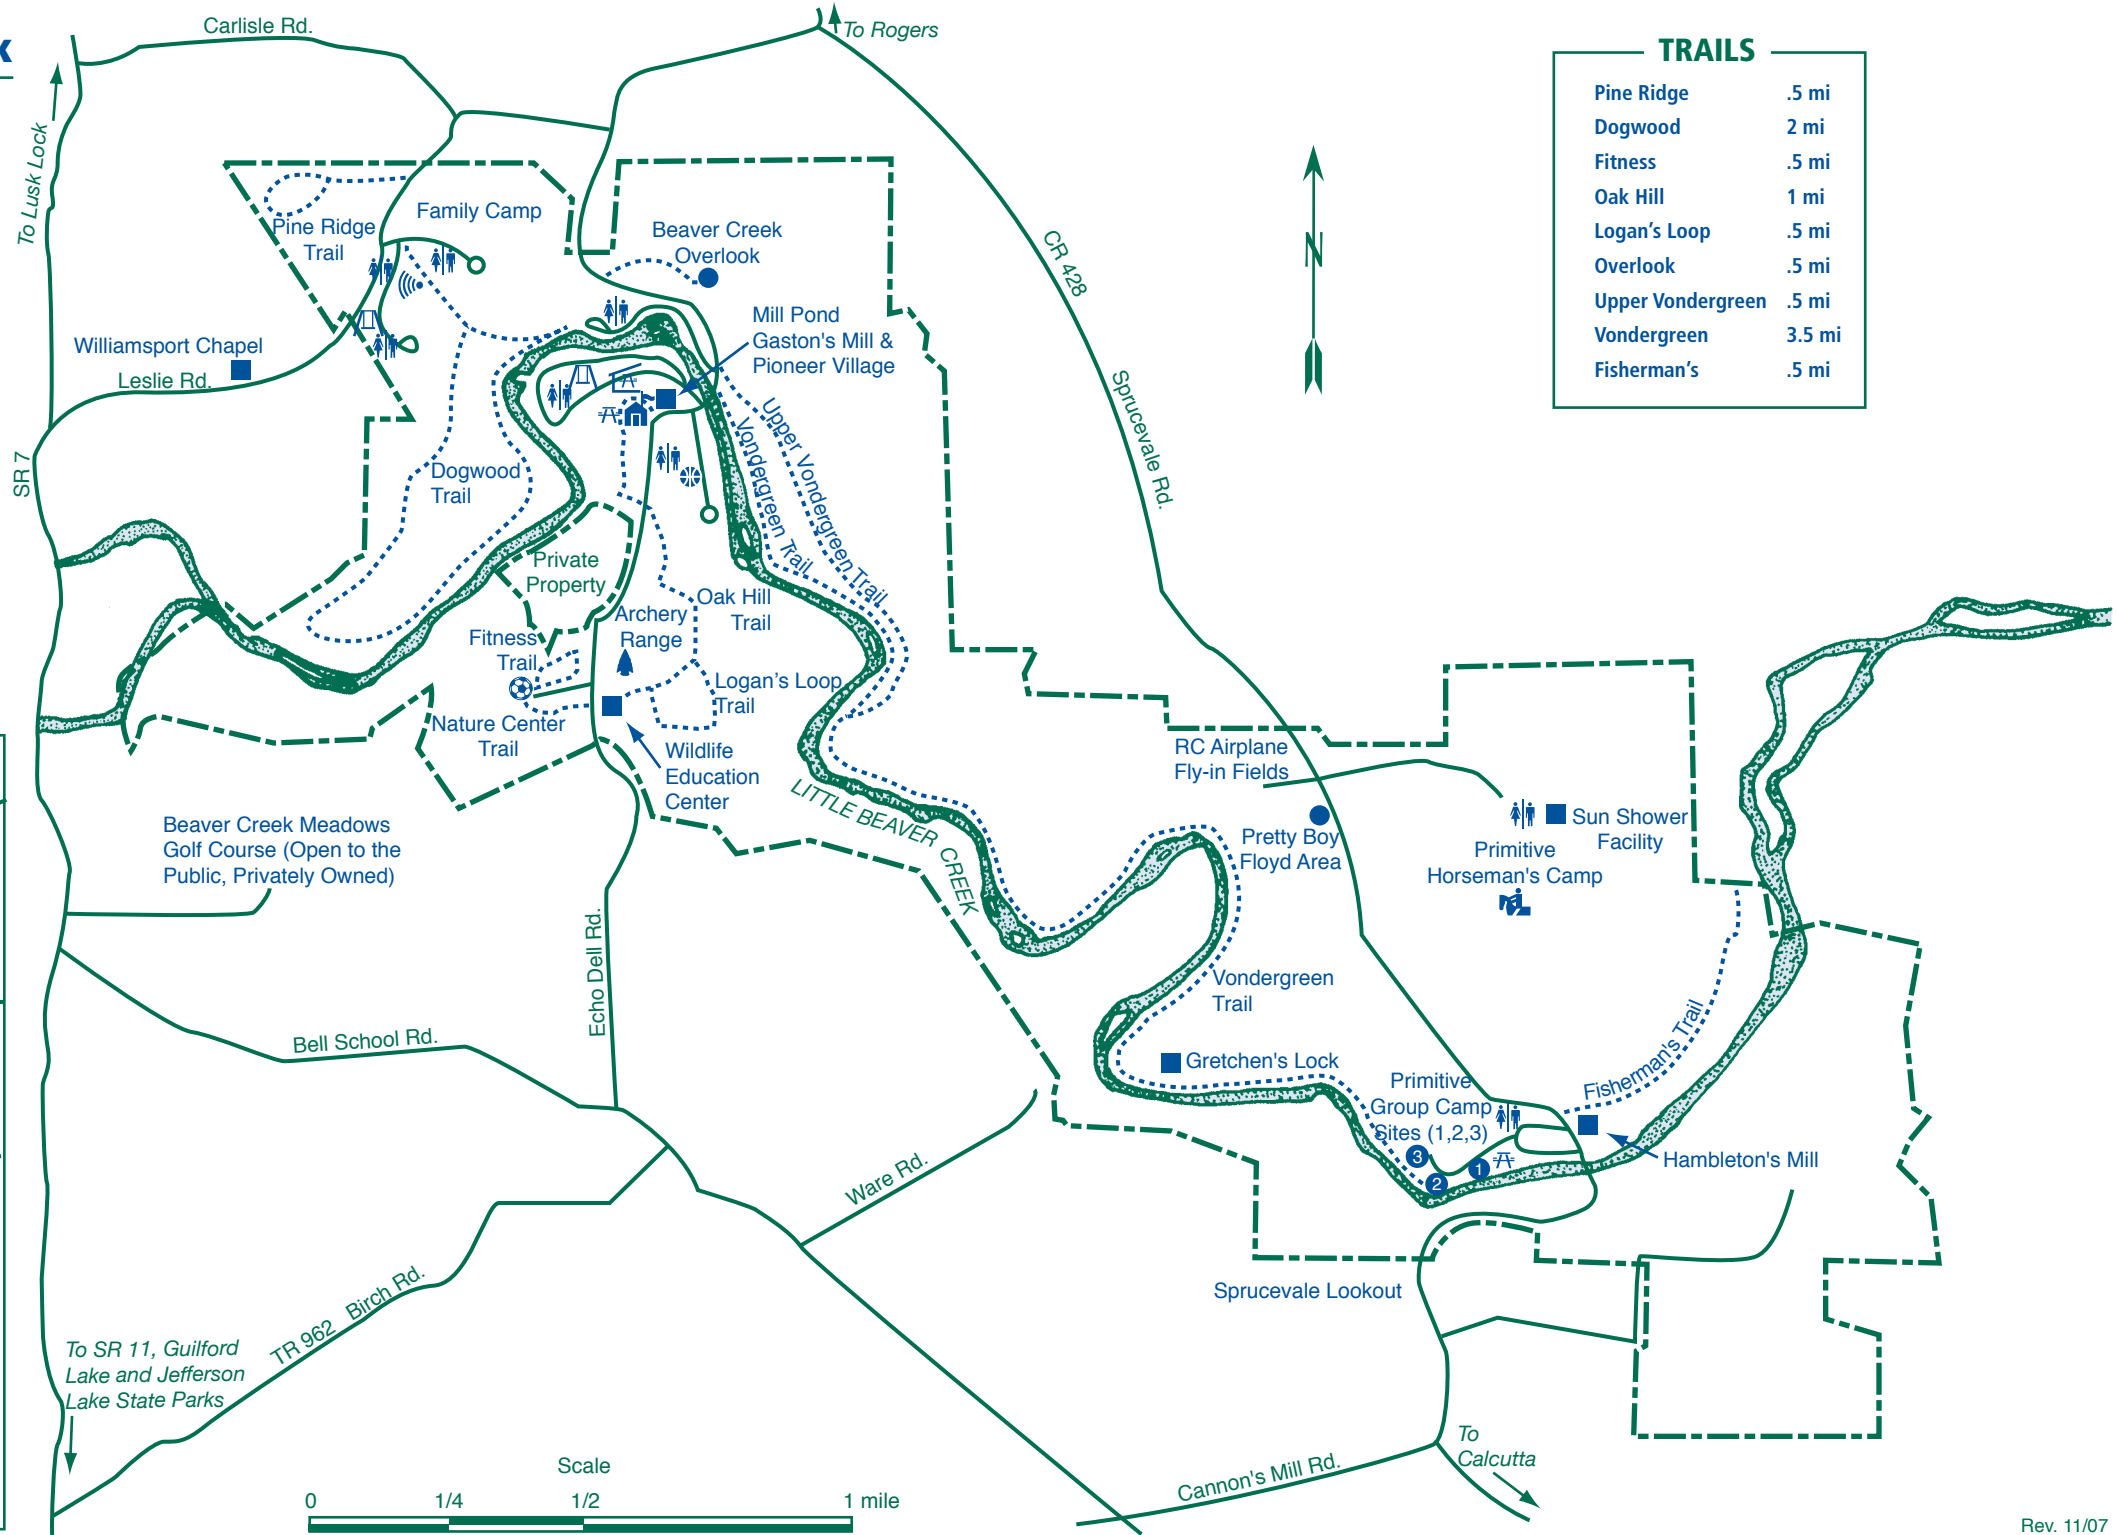

# Beaver Creek State Park

12021 Echo Dell Road  
East Liverpool, Ohio 43920

(330) 385-3091- Park Office

## LEGEND

-  Park Office
-  Latrine
-  Park Boundary
-  Picnic Area
-  Picnic Shelter
-  Hiking Trail
-  Bridle Trail Area
-  Amphitheater
-  Basketball Court
-  Playground
-  Soccer Fields
-  Archery Range and Trail

## LOCATION MAP

TRAILS	
Pine Ridge	.5 mi
Dogwood	2 mi
Fitness	.5 mi
Oak Hill	1 mi
Logan's Loop	.5 mi
Overlook	.5 mi
Upper Vondergreen	.5 mi
Vondergreen	3.5 mi
Fisherman's	.5 mi