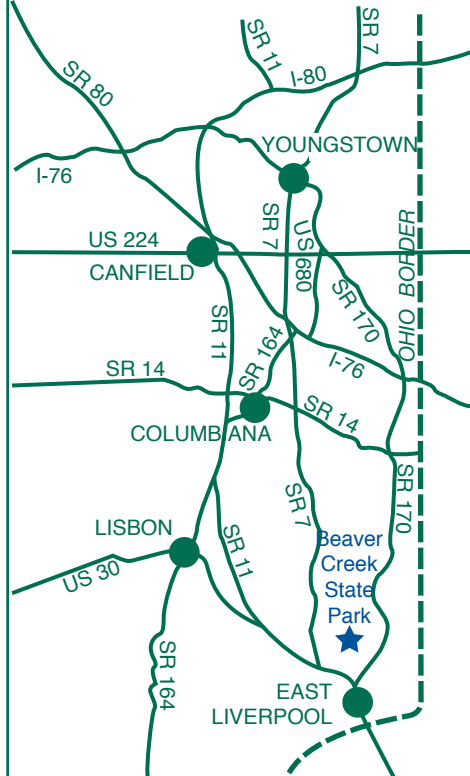

# Beaver Creek State Park

12021 Echo Dell Road  
East Liverpool, Ohio 43920

(330) 385-3091- Park Office

## LEGEND

-  Park Office
-  Latrine
-  Park Boundary
-  Picnic Area
-  Picnic Shelter
-  Hiking Trail
-  Bridle Trail Area
-  Amphitheater
-  Basketball Court
-  Playground
-  Soccer Fields
-  Archery Range and Trail

## LOCATION MAP

TRAILS	
Pine Ridge	.5 mi
Dogwood	2 mi
Fitness	.5 mi
Oak Hill	1 mi
Logan's Loop	.5 mi
Overlook	.5 mi
Upper Vondergreen	.5 mi
Vondergreen	3.5 mi
Fisherman's	.5 mi